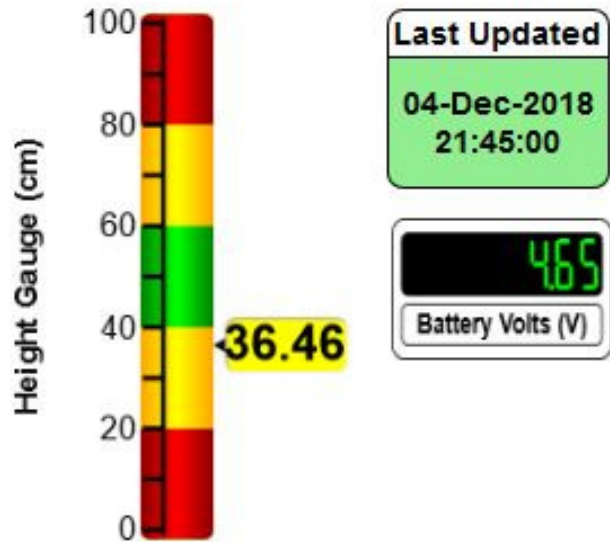

Example: Individual Site Data

Example: Summary Page - Multiple Sites